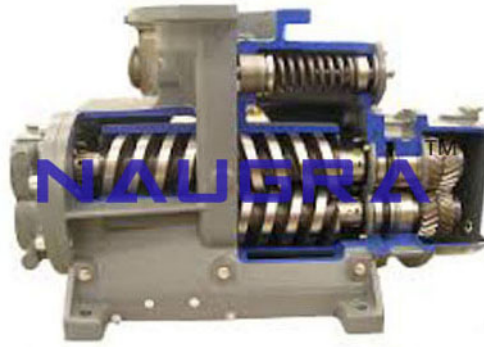

Product Name :
Split Case Cut Away

Product Code :
NMCBS102126

Description :

Split Case Cut Away Prominent & Leading Importer and Supplier from Ambala, we offer Split Case Cut Away such as Centrifugal Single Stage, Steam Reciprocating Pump, Rotary Gear Pump, Multi Screw Pump, Rotary Sliding Vane Pump, Rotary Vane Pump and many more items.