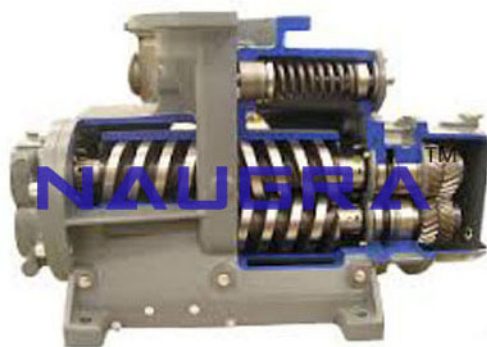

Product Name :
Split Case Cut Away**Product Code :**
NMCBS102126**Description :**

Split Case Cut Away Prominent & Leading Importer and Supplier from Ambala, we offer Split Case Cut Away such as Centrifugal Single Stage, Steam Reciprocating Pump, Rotary Gear Pump, Multi Screw Pump, Rotary Sliding Vane Pump, Rotary Vane Pump and many more items.