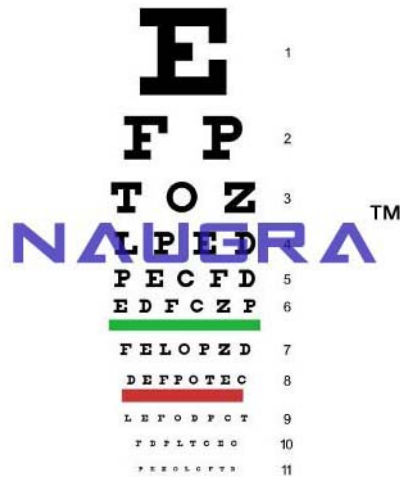

Product Name :
Snellen Chart

Product Code :
OPHTH2010003

Description :

To Be Read from a 20in Distance. Translucent plastic 14in x 9in eye charts. Hospital Snellen Chart - The Snellen eye chart is the familiar chart with the big letter or symbol at the top and progressively smaller letters at the bottom of the chart down to 20/20 or better. This is a chart for measuring visual acuity at a distance; how well you can see things that are far away. Snellen Chart, Ophthalmic Equipments Exporters, Ophthalmic Equipments Manufacturers